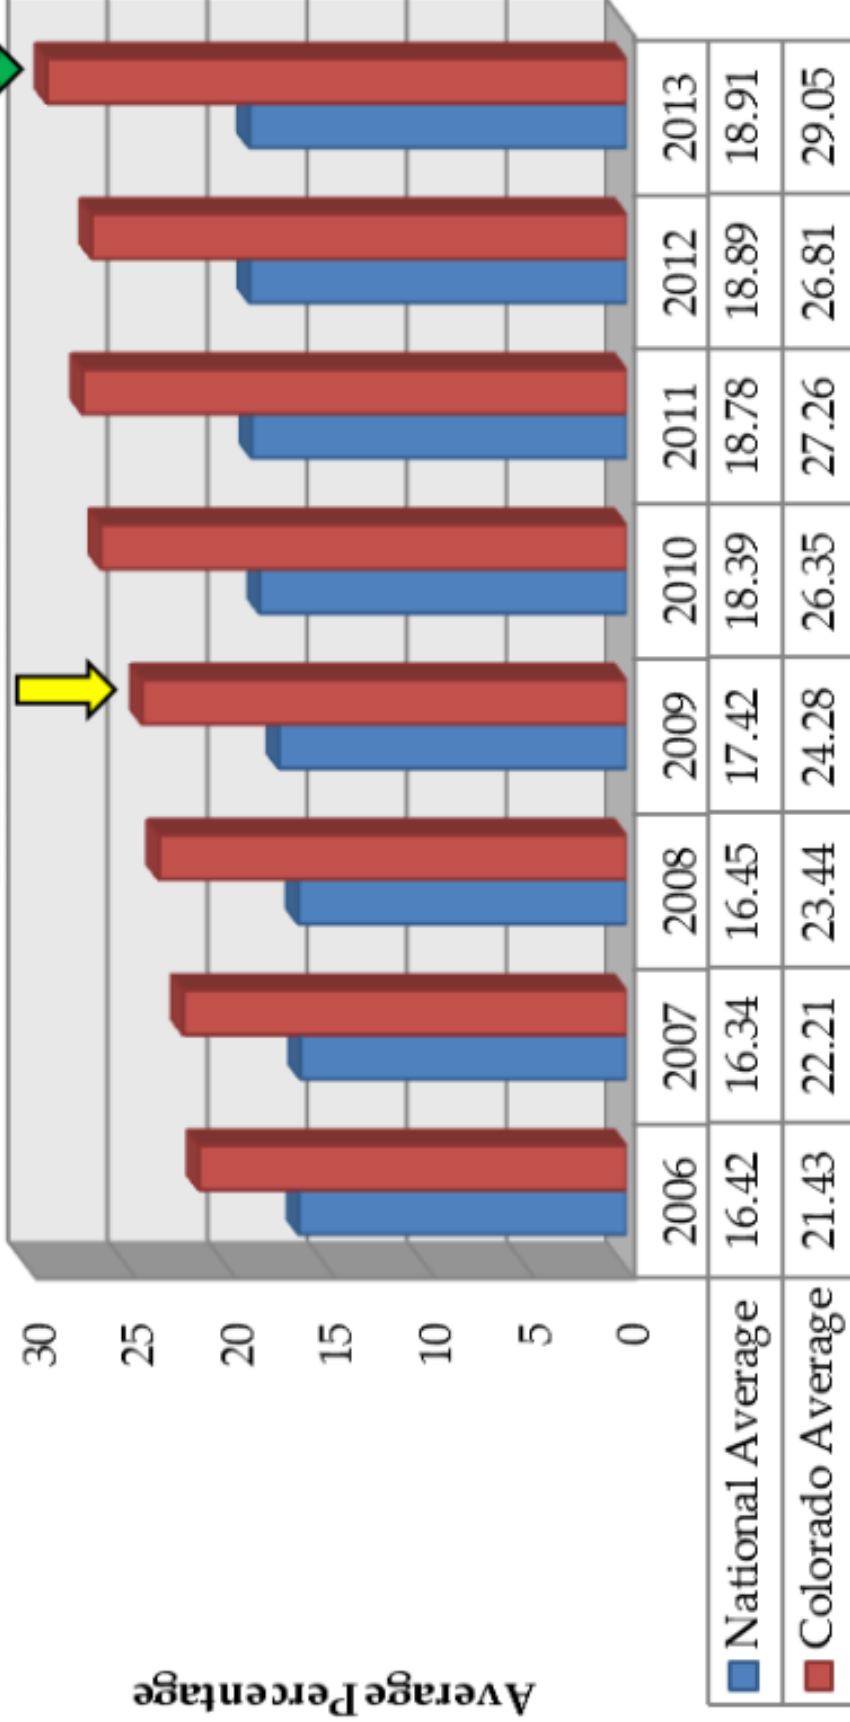

College Age (18 to 25 Years-Old) Past Month Marijuana Use

Legalization

Commercialization

SOURCE: SAMHSA.gov, National Survey on Drug Use and Health, 2006 - 2013